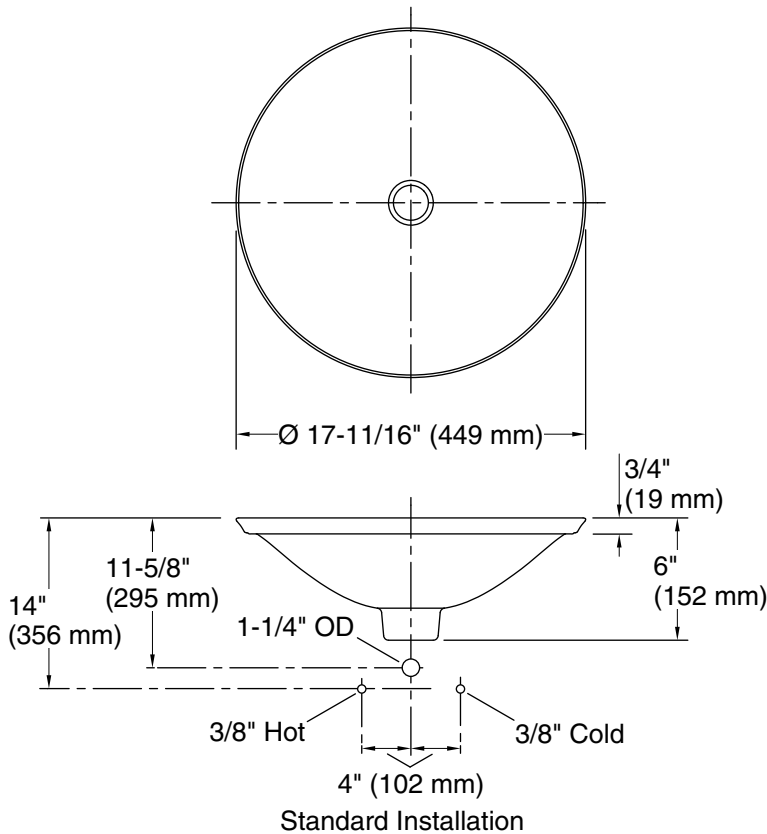

## Technical Information

All product dimensions are nominal.

- Bowl configuration: Single
- Installation: Drop-in, Vessel
- Bowl area (Only): Diameter: 17-11/16" (449 mm)  
Bowl depth: 4" (102 mm)  
Water depth: 4" (102 mm)
- Template: 1242827, required, included