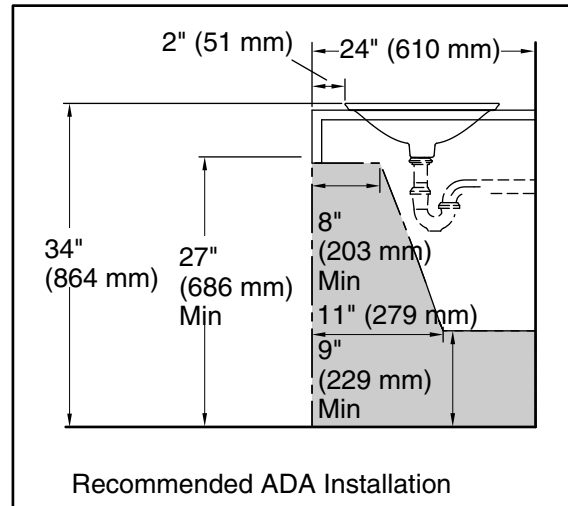

## Technical Information

All product dimensions are nominal.

- Bowl configuration: Single
- Installation: Drop-in, Vessel
- Bowl area (Only): Diameter: 17-11/16" (449 mm)  
Bowl depth: 4" (102 mm)  
Water depth: 4" (102 mm)
- Template: 1242827, required, included